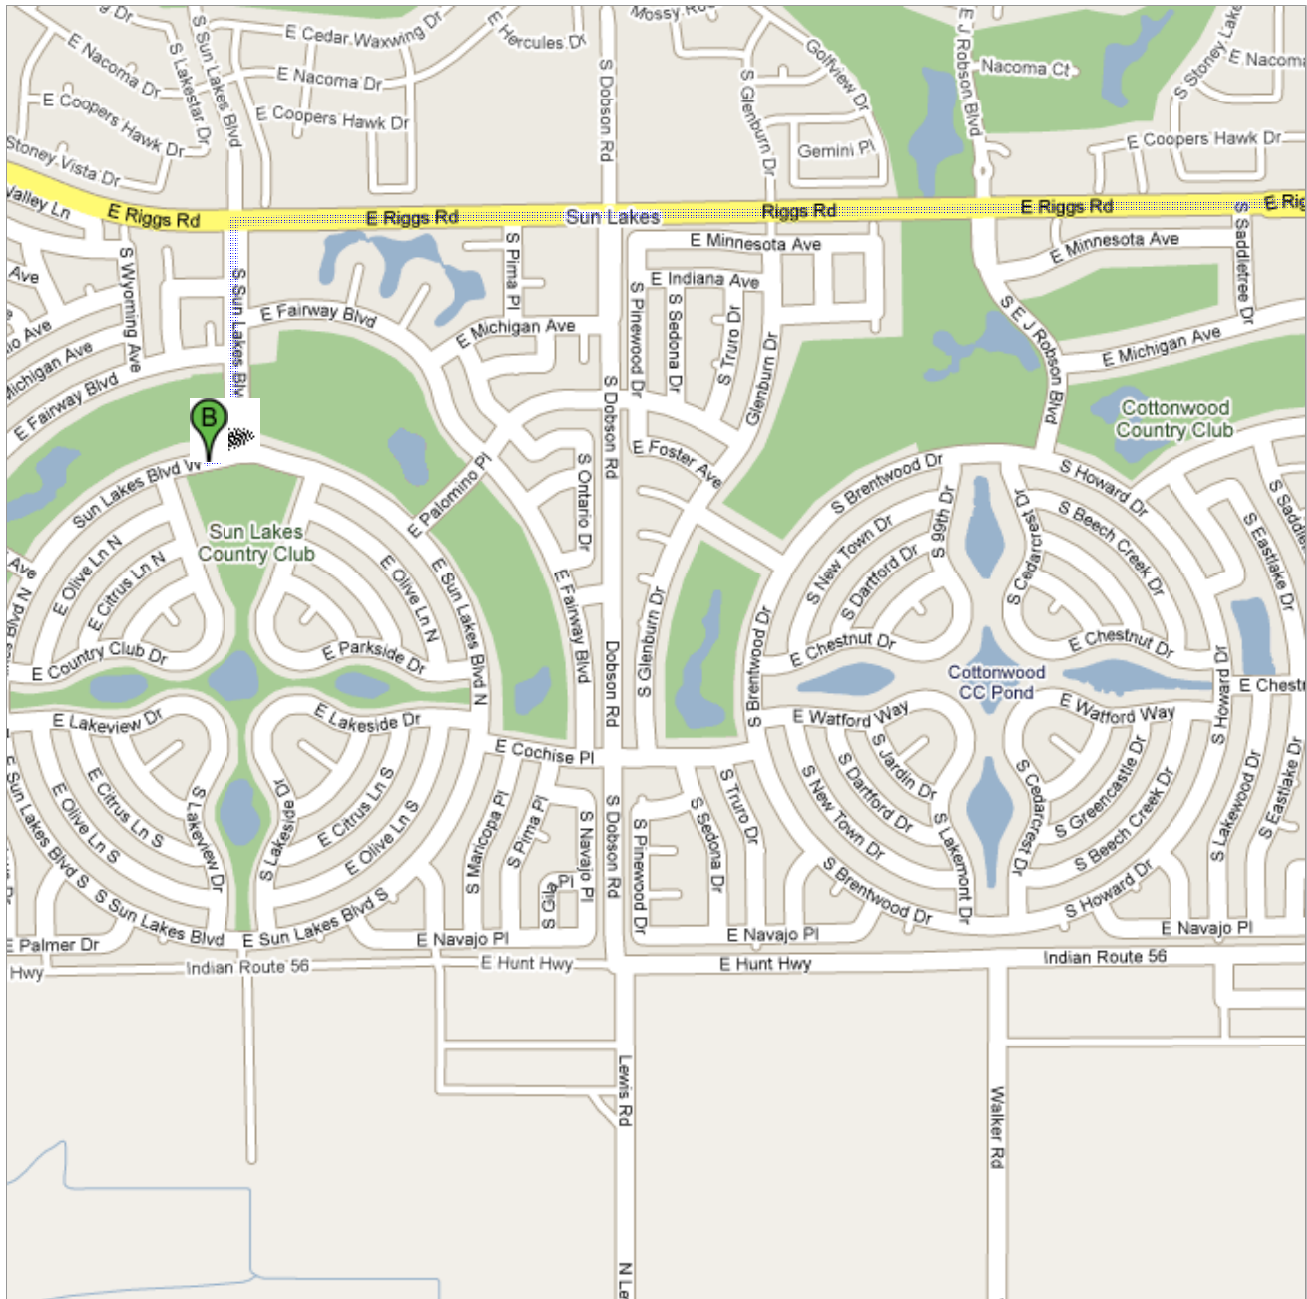

### Directions to E Sun Lakes Blvd N

1.9 mi – about 4 mins

Sun Lakes - Phase I Clubhouse

**S Alma School Rd & Riggs Rd  
Chandler, AZ 85248**

---

1. Head **west** on **E Riggs Rd** toward **S Saddletree Dr**  
About 2 mins

go 1.5 mi  
total 1.5 mi

2. Turn **left** at **S Sun Lakes Blvd**  
About 2 mins

go 0.3 mi  
total 1.8 mi

3. Turn **right** at **E Sun Lakes Blvd N**

go 223 ft  
total 1.9 mi

**E Sun Lakes Blvd N**

---

These directions are for planning purposes only. You may find that construction projects, traffic, weather, or other events may cause conditions to differ from the map results, and you should plan your route accordingly. You must obey all signs or notices regarding your route.

Map data ©2008 Tele Atlas