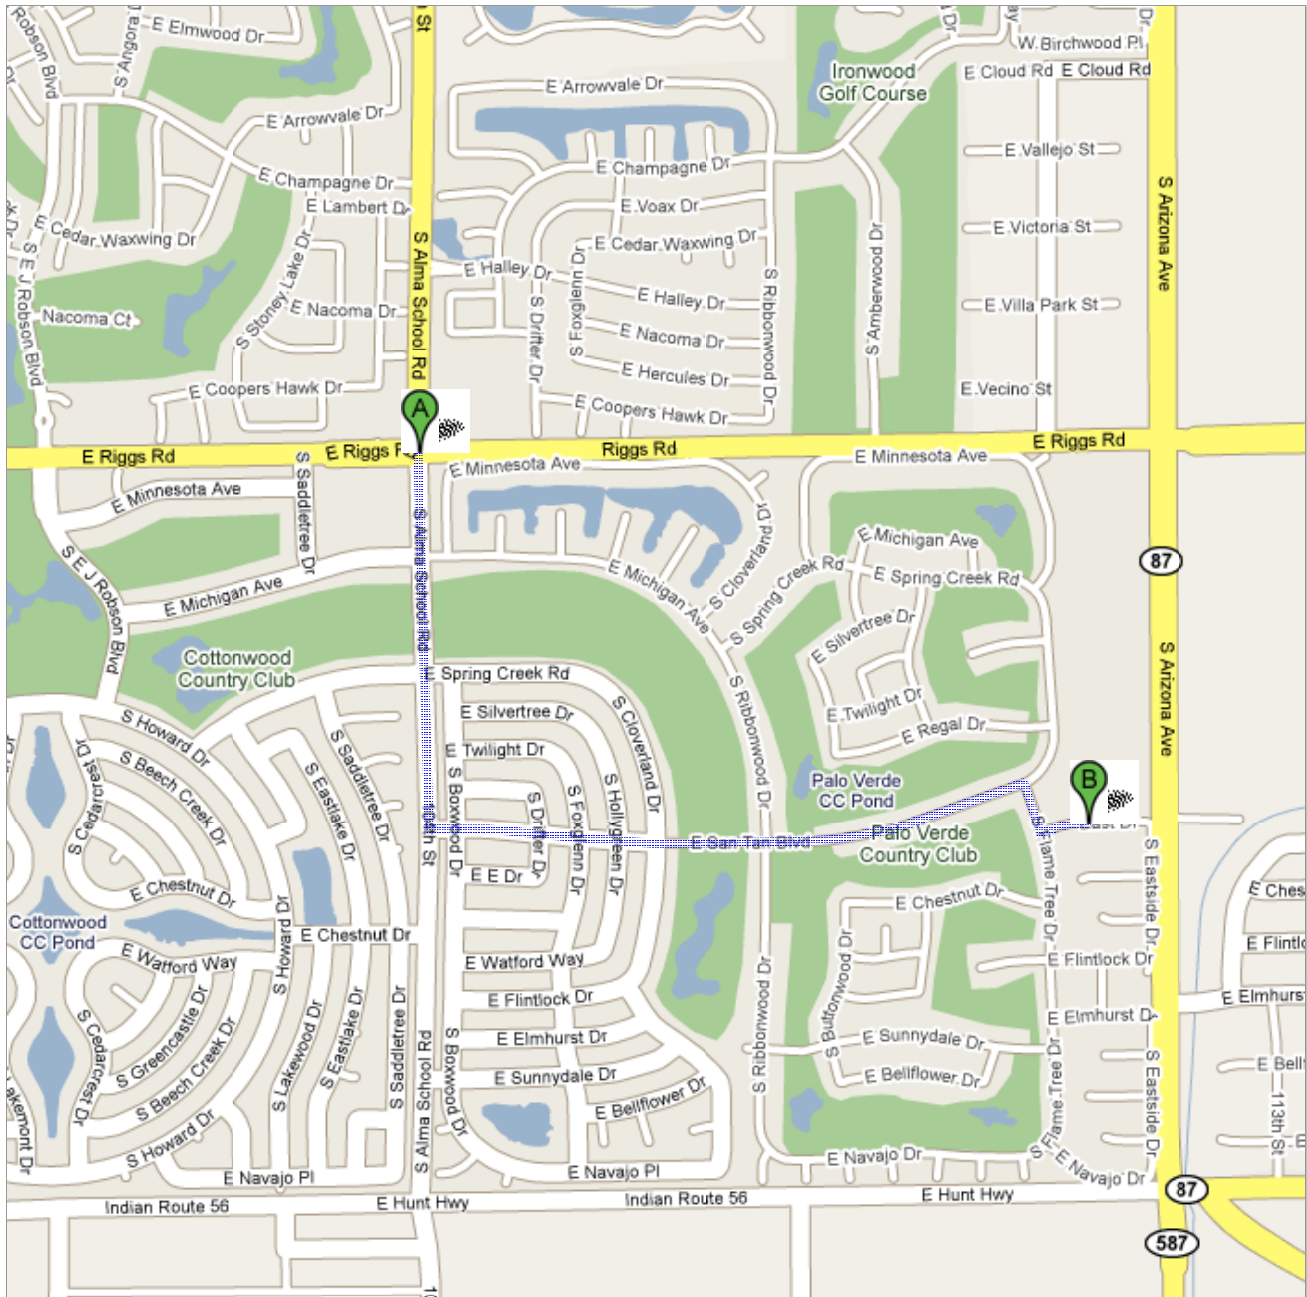

Directions to East Dr
1.5 mi – about 5 mins
Sisk Park - Palo Verde

 **S Alma School Rd & Riggs Rd
Chandler, AZ 85248**

1. Head **south** on **104th St/S Alma School Rd** toward **E Michigan Ave** go 0.5 mi
About 2 mins total 0.5 mi

 2. Turn **left** at **E San Tan Blvd** go 0.8 mi
About 3 mins total 1.3 mi

 3. Turn **right** at **S Flame Tree Dr** go 371 ft
total 1.4 mi

 4. Turn **left** at **East Dr** go 338 ft
total 1.5 mi

 **East Dr**

These directions are for planning purposes only. You may find that construction projects, traffic, weather, or other events may cause conditions to differ from the map results, and you should plan your route accordingly. You must obey all signs or notices regarding your route.

Map data ©2008 Tele Atlas