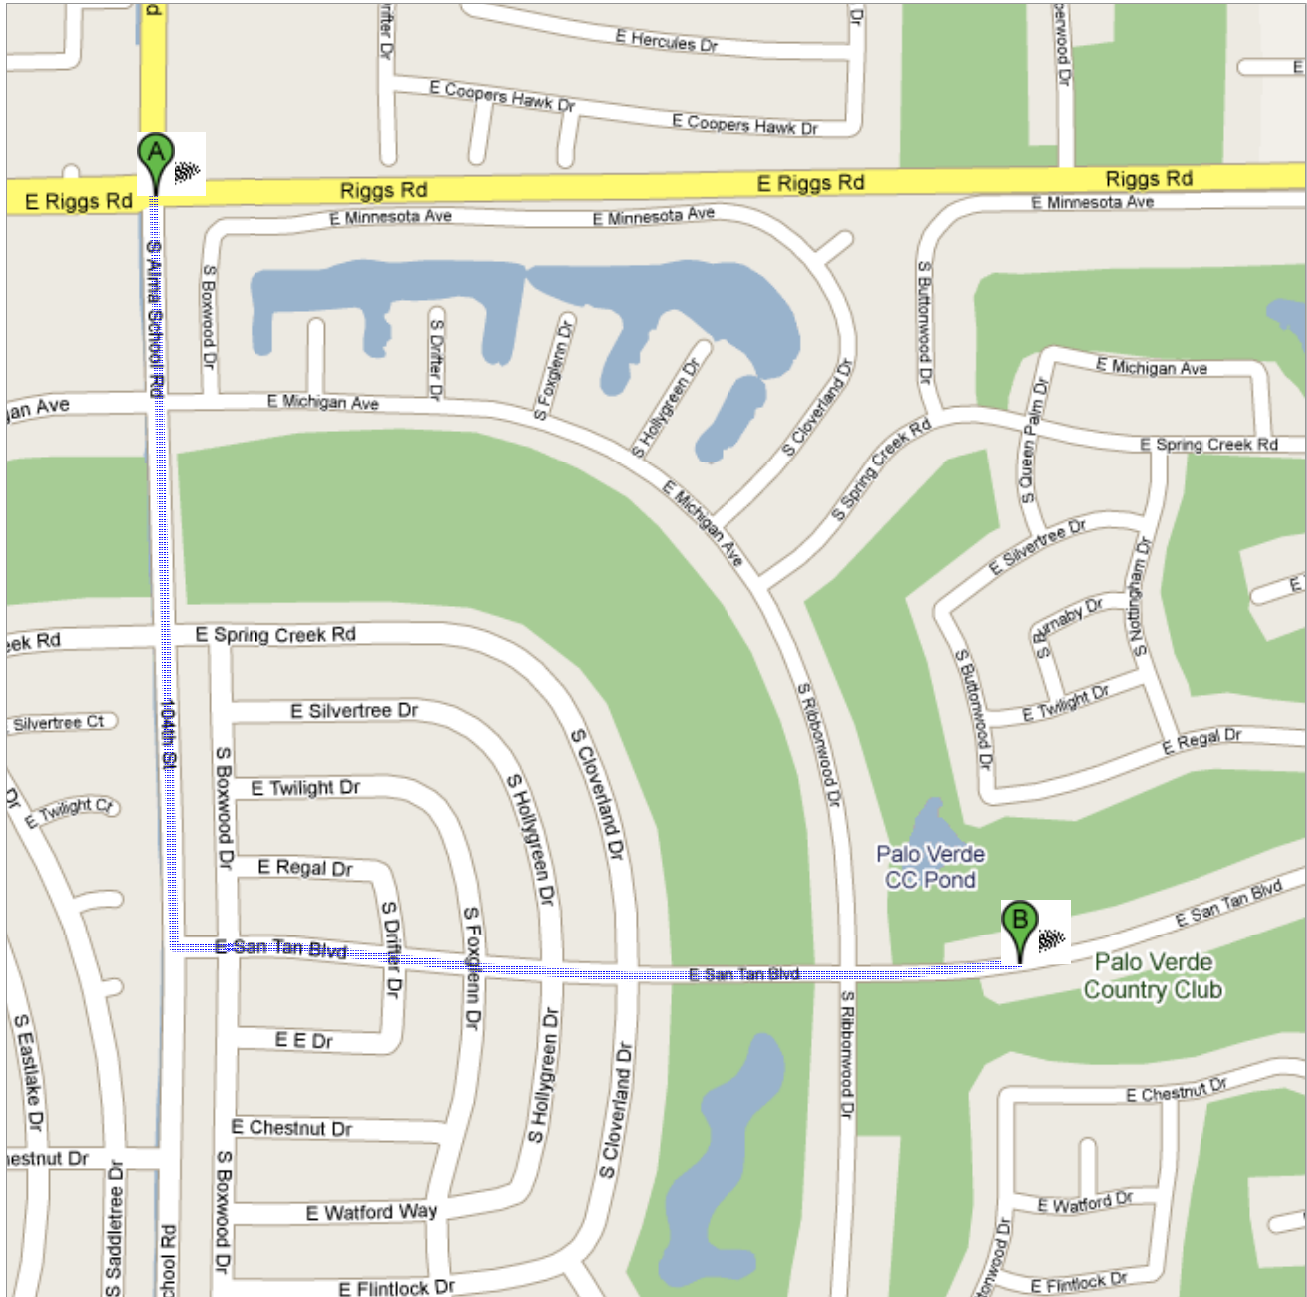

Directions to E San Tan Blvd

1.1 mi – about 4 mins

Palo Verde - Clubhouse

**S Alma School Rd & Riggs Rd
Chandler, AZ 85248**

1. Head **south** on **104th St/S Alma School Rd** toward **E Michigan Ave**
About 2 mins

go 0.5 mi
total 0.5 mi

2. Turn **left** at **E San Tan Blvd**
About 3 mins

go 0.6 mi
total 1.1 mi

E San Tan Blvd

These directions are for planning purposes only. You may find that construction projects, traffic, weather, or other events may cause conditions to differ from the map results, and you should plan your route accordingly. You must obey all signs or notices regarding your route.

Map data ©2008 Tele Atlas