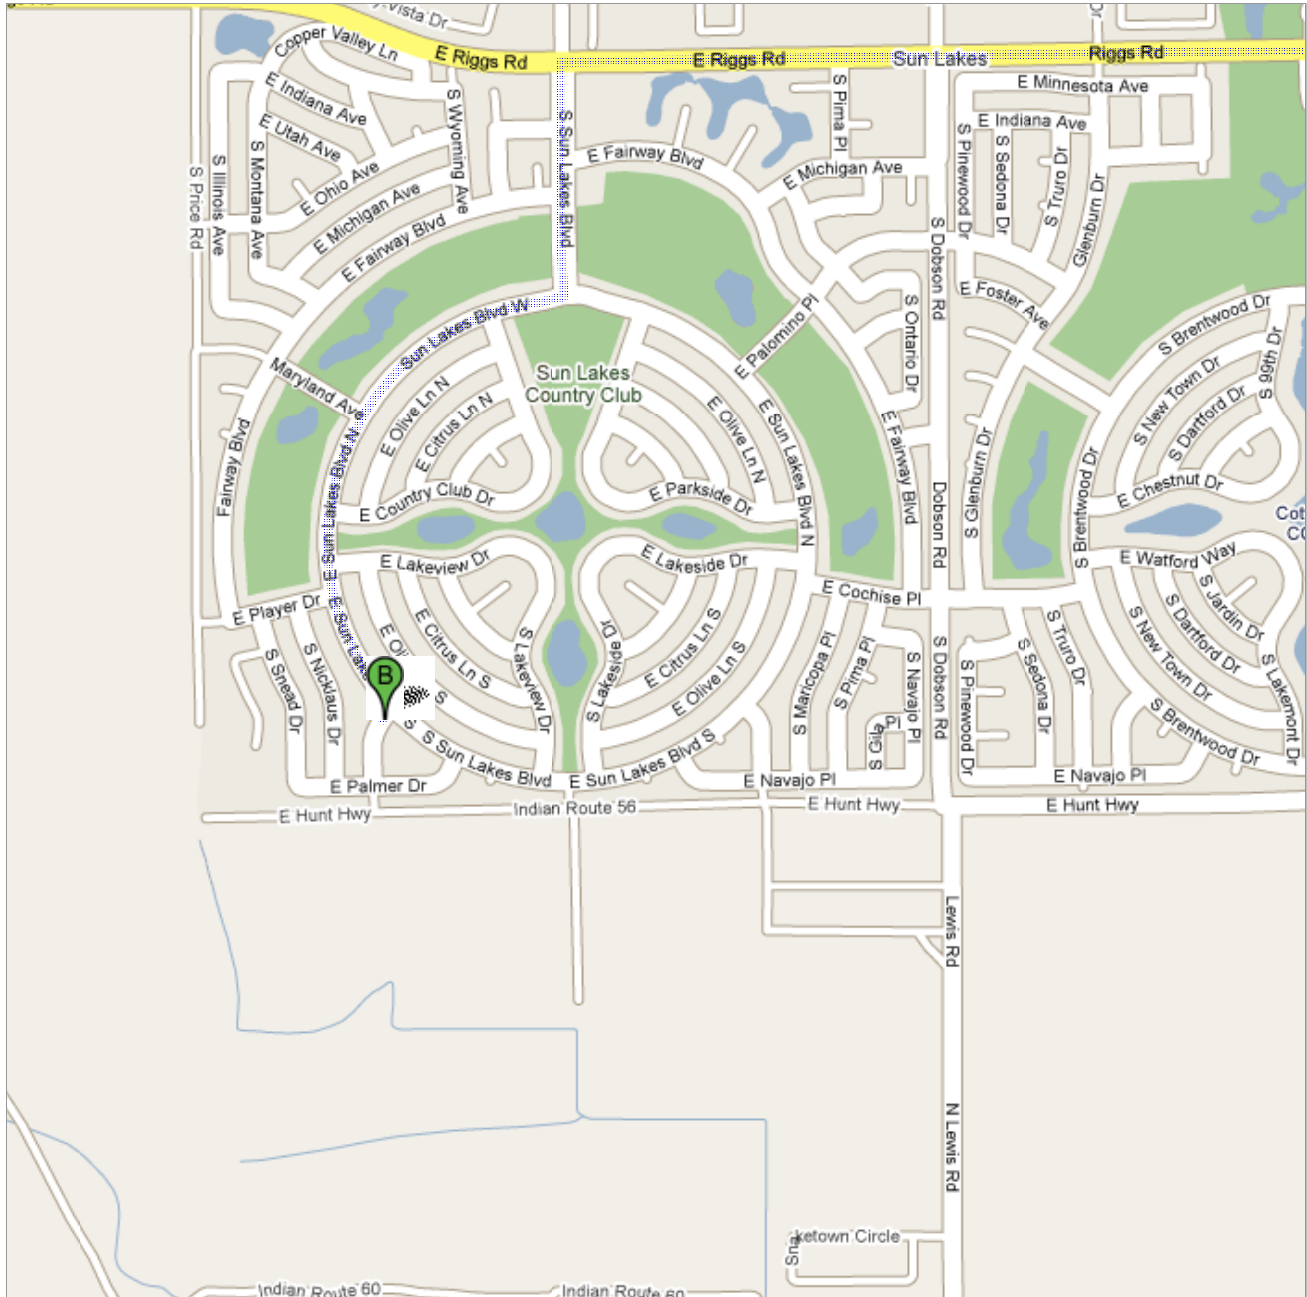

Directions to S Trevino Dr 2.6 mi – about 6 mins

Oasis Park in Sun Lakes Phase I. The park is between Trevino Drive and Palmer Dr

 **S Alma School Rd & Riggs Rd
Chandler, AZ 85248**

1. Head **west** on **E Riggs Rd** toward **S Saddletree Dr** go 1.5 mi
total 1.5 mi
About 2 mins

 2. Turn **left** at **S Sun Lakes Blvd** go 0.3 mi
total 1.8 mi
About 2 mins

 3. Turn **right** at **E Sun Lakes Blvd N** go 0.7 mi
total 2.6 mi
About 2 mins

 4. Turn **right** at **S Trevino Dr** go 115 ft
total 2.6 mi

 **S Trevino Dr**

These directions are for planning purposes only. You may find that construction projects, traffic, weather, or other events may cause conditions to differ from the map results, and you should plan your route accordingly. You must obey all signs or notices regarding your route.

Map data ©2008 Tele Atlas