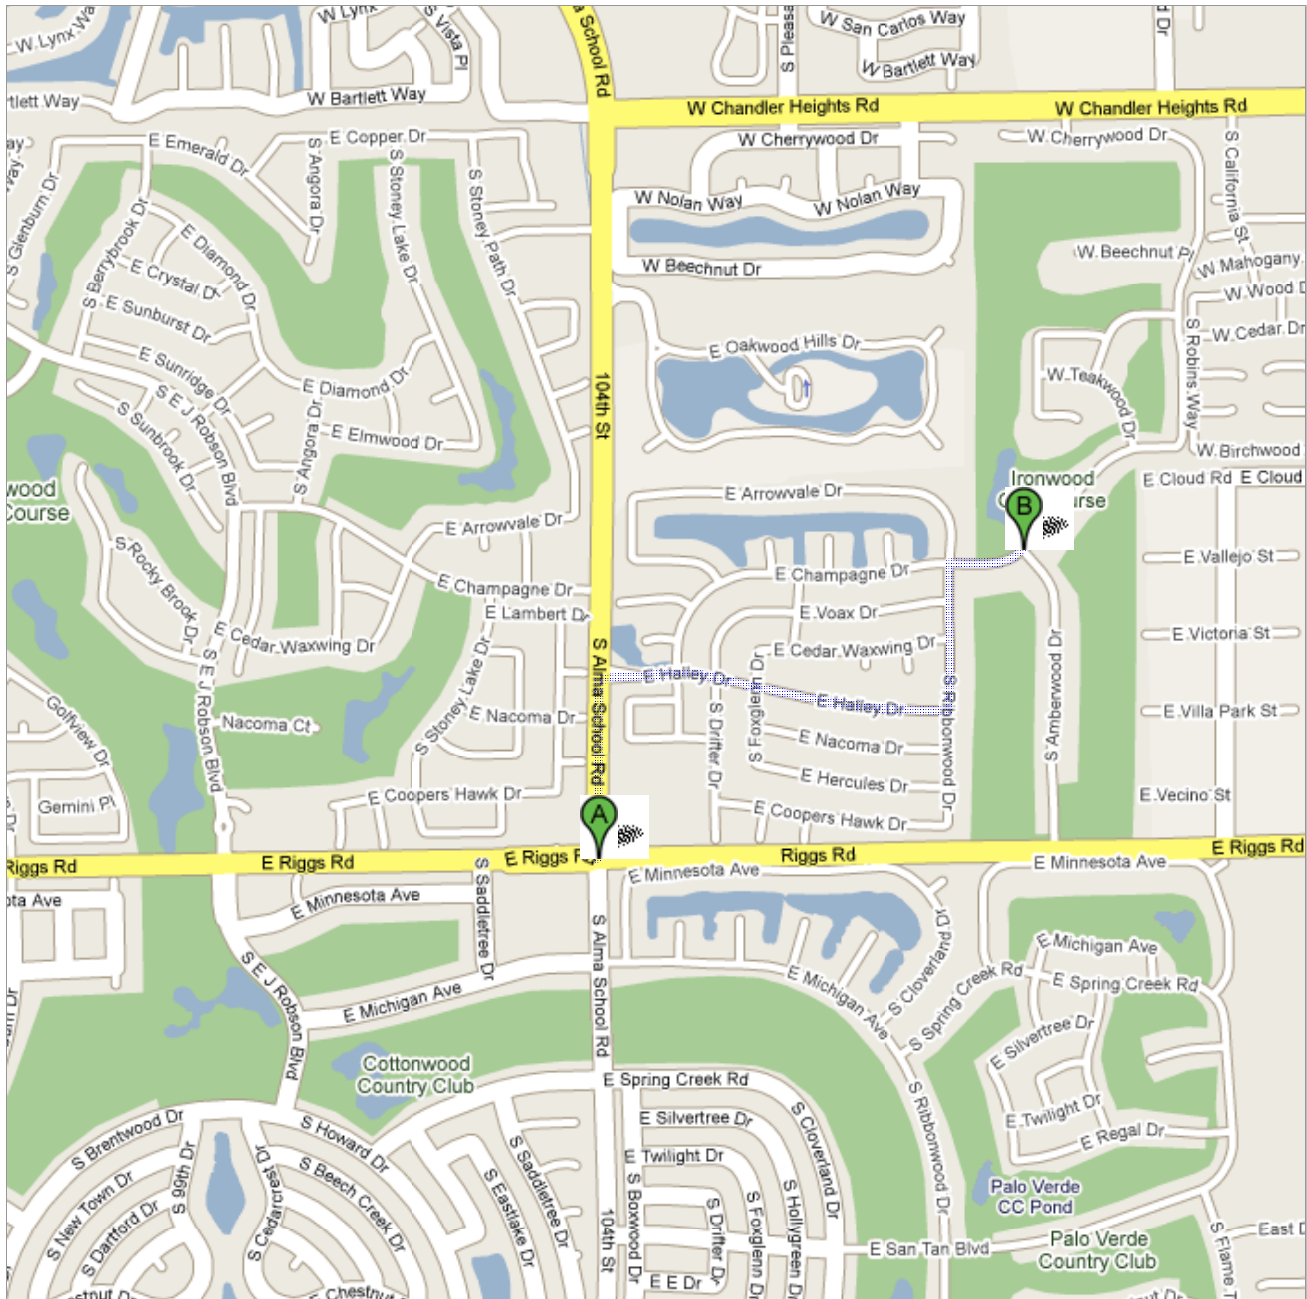

Directions to S Amberwood Dr

1.0 mi – about 3 mins

Ironwood Clubhouse and Golf Club

 **S Alma School Rd & Riggs Rd
Chandler, AZ 85248**

1. Head **north** on **104th St/S Alma School Rd** toward **E Halley Dr** go **0.2 mi**
total 0.2 mi

 2. Turn **right** at **E Halley Dr** go **0.5 mi**
About 2 mins total 0.7 mi

 3. Turn **left** at **S Ribbonwood Dr** go **0.2 mi**
total 0.9 mi

 4. Turn **right** at **E Champagne Dr** go **0.1 mi**
total 1.0 mi

 **S Amberwood Dr**

These directions are for planning purposes only. You may find that construction projects, traffic, weather, or other events may cause conditions to differ from the map results, and you should plan your route accordingly. You must obey all signs or notices regarding your route.

Map data ©2008 Tele Atlas